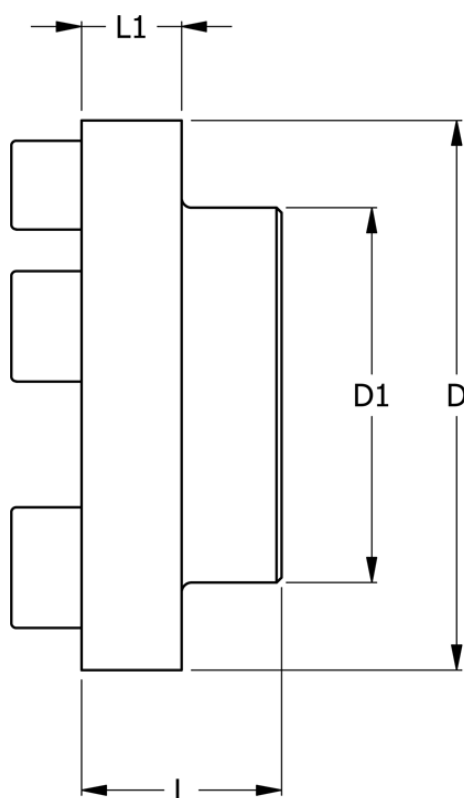

Article number: 330605804

Description: Coupling N-Eupex str. 58
Part 4 without bore

Measures

D	= 58
D1	= 40
L	= 20
L1	= 8
Max bore	= 24
Torque (N m)	= 19